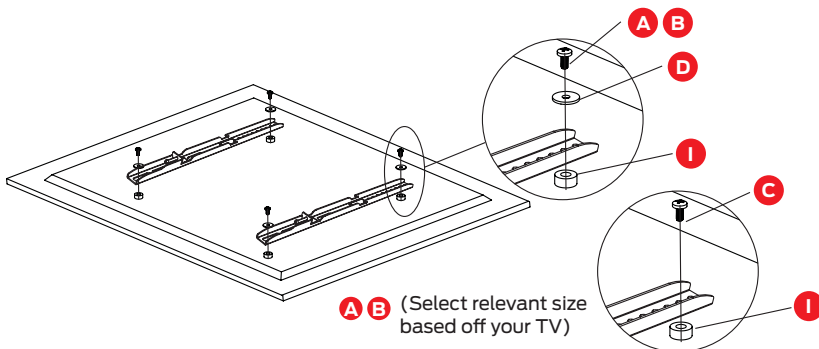

WARNING: DO NOT attach the wall mount to a hollow wall or decorative cardboard.

WARNING: Please pay attention to the electrical lines and also the location of gas and water lines when drilling holes.

1A. MOUNTING TO BRICK OR CONCRETE WALL

1B. MOUNTING TO WOOD STUD WALL

2A. ATTACHING THE MOUNTING BRACKETS

3. FOR TVs WITH CURVED REAR SURFACE

4. HANGING THE TV ONTO THE WALL PLATE

Specifications

VESA Support	Max. 400 x 400mm
Maximum Load	45kg
Tilt Angle	-5° to 12°
Size of flat panel TV	26" - 60"