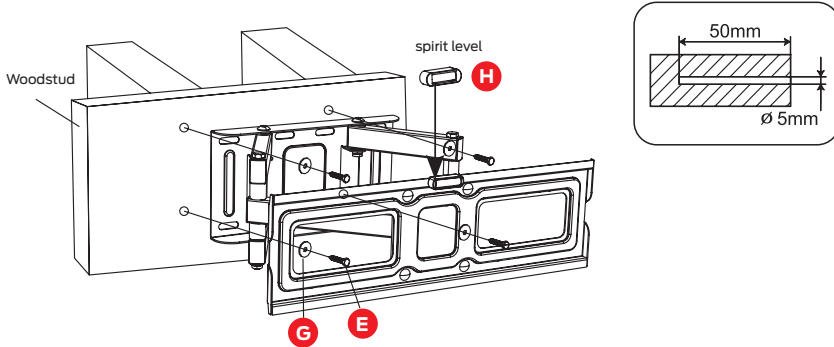

TIP: Installation of the Wall Mount will be easier with two people.

WARNING: Be sure to choose a structurally sound wall area that is strong enough to hold the weight of the TV as well as the wall mount. Mount the wall plate far away from any water source and direct sunlight.

WARNING: DO NOT attach the wall mount to a hollow wall or decorative cardboard.

WARNING: Please pay attention to the electrical lines and also the location of gas and water lines when drilling holes.

1A. MOUNTING TO BRICK OR CONCRETE WALL

1B. MOUNTING TO WOOD STUD WALL

2A. ATTACHING THE MOUNTING BRACKETS

3. FOR TVs WITH CURVED REAR SURFACE

4. HANGING THE TV ONTO THE WALL PLATE

Specifications

VESA Support	Max. 400 x 400mm
Maximum Load	45kg
Tilt Angle	-5° to 12°
Size of flat panel TV	26" - 60"