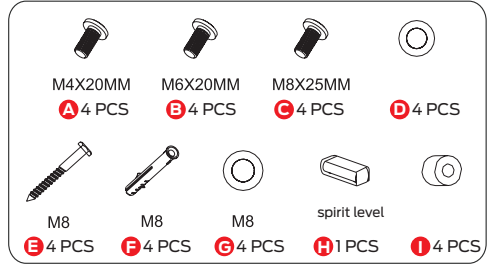

VESA Support:	Max. 400 x 400mm
Size of flat panel TV:	26-60"
Maximum load:	45kg
Tilt angle:	-5° to 12°

Installation

Installation Pack:

Tools required: pencil, Philips head screwdriver, power drill, measuring tape

1B. MOUNTING TO WOOD STUD WALL

2A. ATTACHING THE MOUNTING BRACKETS

3. FOR TVs WITH CURVED REAR SURFACE

4. HANGING THE TV ONTO THE WALL PLATE

Specifications

VESA Support	Max. 400 x 400mm
Maximum Load	45kg
Tilt Angle	-5° to 12°
Size of flat panel TV	26" - 60"