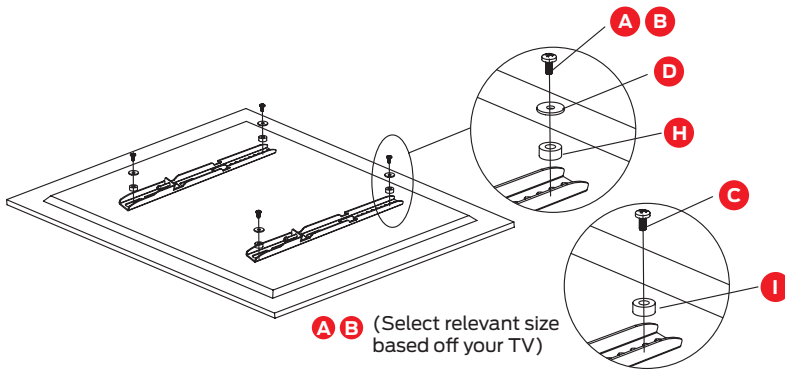

WARNING: DO NOT attach the wall mount to a hollow wall or decorative cardboard.

WARNING: Please pay attention to the electrical lines and also the location of gas and water lines when drilling holes.

1A. MOUNTING TO BRICK OR CONCRETE WALL

1B. MOUNTING TO WOOD STUD WALL

2A. ATTACHING THE MOUNTING BRACKETS

3. FOR TVs WITH CURVED REAR SURFACE

4. HANGING THE TV ONTO THE WALL PLATE

Specifications

VESA Support	Max. 400 x 400mm
Maximum Load	45kg
Tilt Angle	-5° to 12°
Size of flat panel TV	26" - 60"