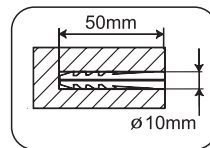

VESA Support:	Max. 400 x 400mm
Size of flat panel TV:	26-60"
Maximum load:	45kg
Tilt angle:	-5° to 12°

Installation

Installation Pack:

Tools required: pencil, Philips head screwdriver, power drill, measuring tape

1B. MOUNTING TO WOOD STUD WALL

2A. ATTACHING THE MOUNTING BRACKETS

3. FOR TVs WITH CURVED REAR SURFACE

4. HANGING THE TV ONTO THE WALL PLATE

Specifications

VESA Support	Max. 400 x 400mm
Maximum Load	45kg
Tilt Angle	-5° to 12°
Size of flat panel TV	26" - 60"