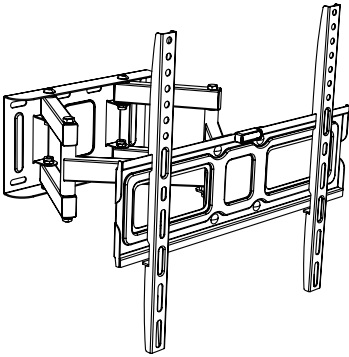

Installation