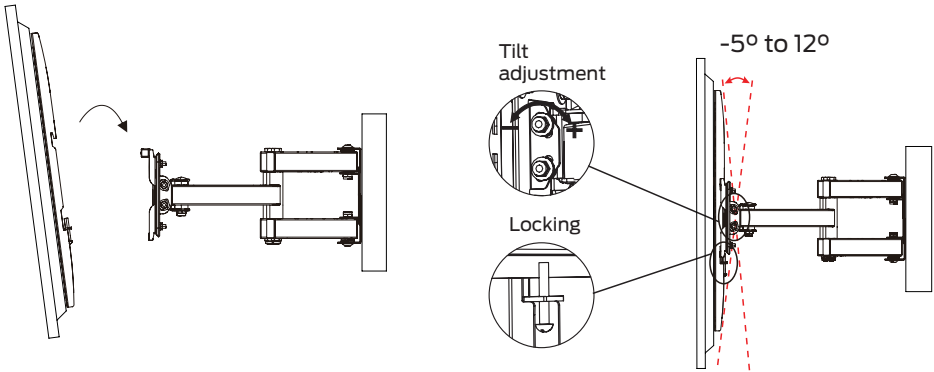

WARNING: DO NOT attach the wall mount to a hollow wall or decorative cardboard.

WARNING: Please pay attention to the electrical lines and also the location of gas and water lines when drilling holes.

1A. MOUNTING TO BRICK OR CONCRETE WALL

1B. MOUNTING TO WOOD STUD WALL

2A. ATTACHING THE MOUNTING BRACKETS

3. FOR TVs WITH CURVED REAR SURFACE

4. HANGING THE TV ONTO THE WALL PLATE

Specifications

VESA Support	Max. 400 x 400mm
Maximum Load	45kg
Tilt Angle	-5° to 12°
Size of flat panel TV	26" - 60"