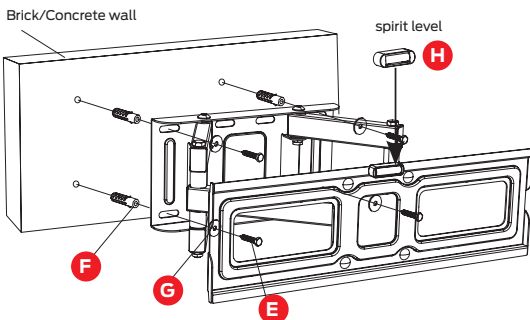

TIP: Installation of the Wall Mount will be easier with two people.

WARNING: Be sure to choose a structurally sound wall area that is strong enough to hold the weight of the TV as well as the wall mount. Mount the wall plate far away from any water source and direct sunlight.

WARNING: DO NOT attach the wall mount to a hollow wall or decorative cardboard.

WARNING: Please pay attention to the electrical lines and also the location of gas and water lines when drilling holes.

1A. MOUNTING TO BRICK OR CONCRETE WALL