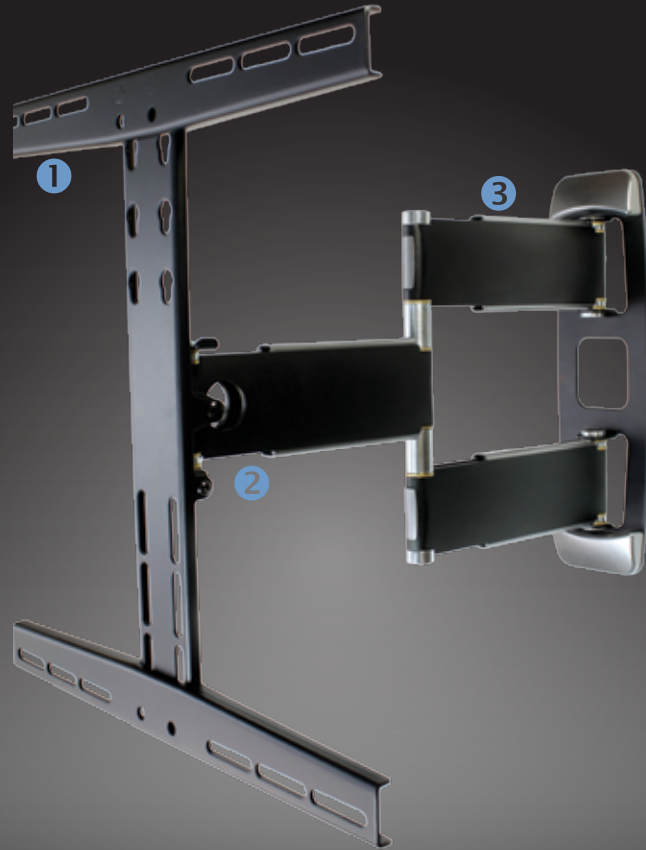

MEDIUM FULL MOTION MOUNT

UPC: 858181007123

MSRP: --

1 Ultra low-profile design.

2 Locking mechanism

3 All metal construction.

SPECIFICATIONS

tv weight/size: 80lbs/30"-65"

distance from wall: 1.9" - 19.1"

VESA: 400 x 400

pieces in master carton: 3

retail box dimensions: 19.3" x 13.7" x 3.0"

retail box weight: 11.9 lbs

master carton dimensions: 20.1" x 14.6" x 13.2"

master carton weight: 47.6 lbs

An ultra low-profile mounting solution that places the TV just 1.9" or less from the wall. Solid all-metal construction provides stability and peace of mind. A built-in locking mechanism allows for additional security. With the consumer in mind the MSAM comes with all hardware and a bonus bubble level for quick and easy installation.