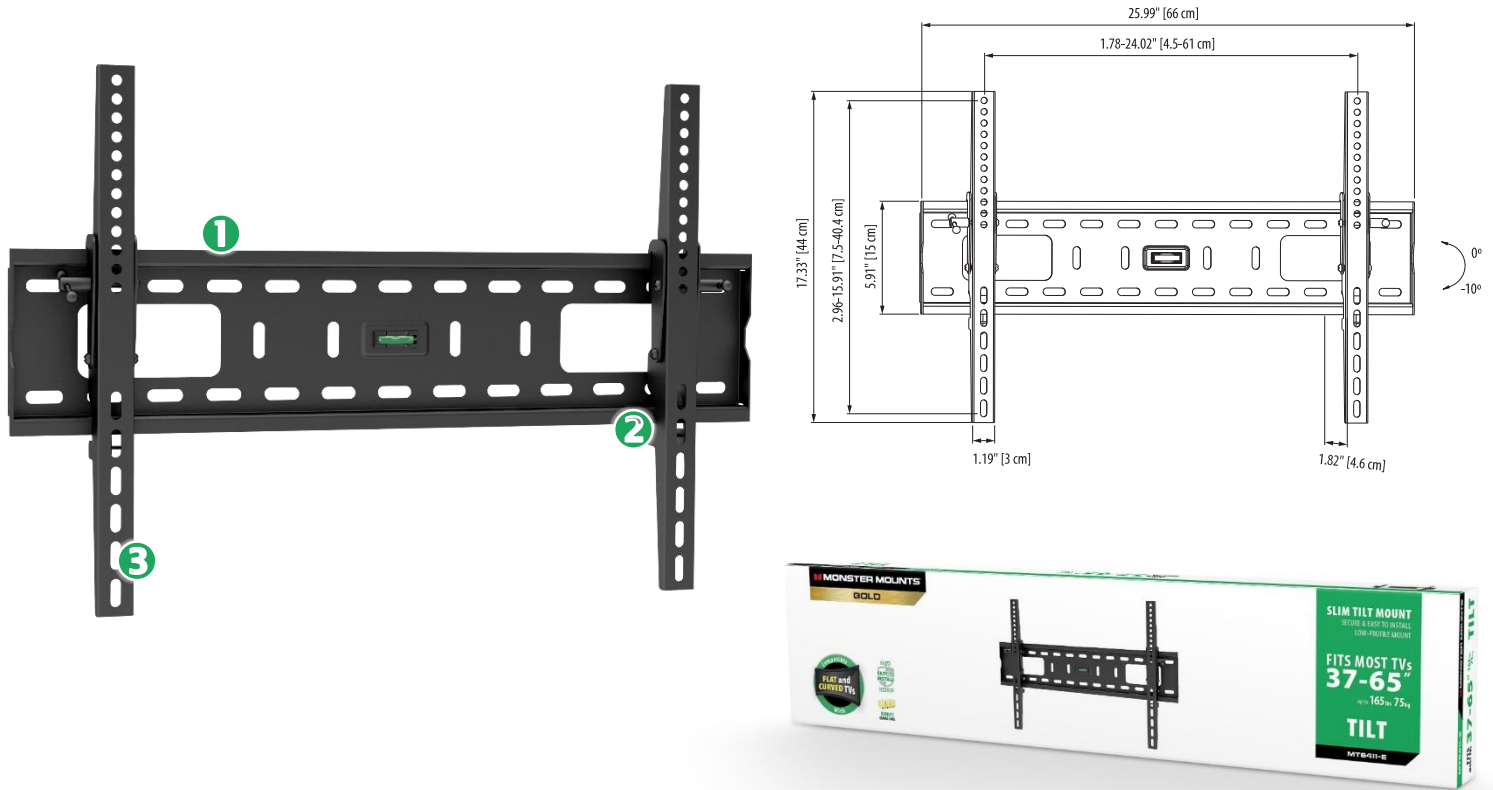

LARGE TILT MOUNT

UPC: 858181007093

- ① Ultra low-profile design.
- ② TouchTilt® one-touch tilt mechanism
- ③ All metal construction.

SPECIFICATIONS

- tv weight/size: 75 kg / 37 - 65"
- distance from wall: 4.6 cm
- tilt: 10°
- VESA: 600 x 400
- pieces in master carton: 10
- retail box dimensions: 69 x 16 x 5.3 cm
- retail box weight: 2.7 kg
- master carton dimensions: 70.5 x 32 x 17.5 cm
- master carton weight: 17.2 kg

An ultra low-profile mounting solution which allows flat and curved TVs to be tilted for a custom viewing angle. The TouchTilt® one-touch tilt mechanism allows for hassle-free screen adjustment without the need for tools. A built-in locking mechanism provides additional security. With the consumer in mind the MT6411-E comes with all hardware and an integrated bubble level for quick and easy installation.